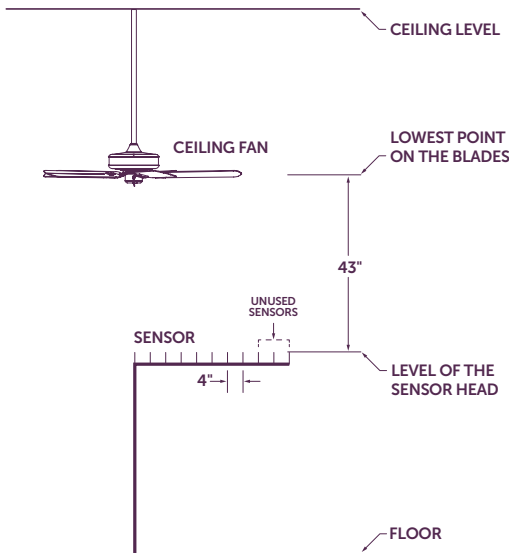

= Dry location rated

= Damp location rated

= Wet location rated

AIRFLOW

When you buy a fan, you want to know that it will provide the airflow and comfort you desire. The Department of Energy (DOE) has made that decision easier with an airflow test procedure.

DOE AIRFLOW TEST PROCEDURE

The ceiling fan is mounted directly to the ceiling using the fan's included downrod. Hugger fans are flush-mounted. A sensor arm gauges airflow from various points along the length of the blade.