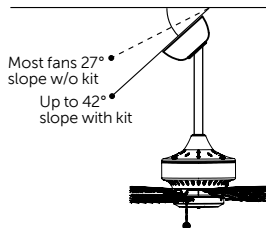

SCB1-52 For use with 1" dia. downrods

SLOPED-CEILING KIT

- Includes hanger bracket, hanger ball, ceiling canopy, canopy screw cover and mounting hardware
- See individual fan pages for compatibility with your fan.
- Allows for ceiling slope up to 42°
- For use with any length downrod

STANDARD

SCK1-52BL black
SCK1-52BN brushed nickel
SCK1-52BS brushed satin brass
SCK1-52DZ dark bronze
SCK1-52GR matte greige
SCK1-52MW matte white

WET RATED

SCK1-52BLW black wet
SCK1-52MWW matte white wet