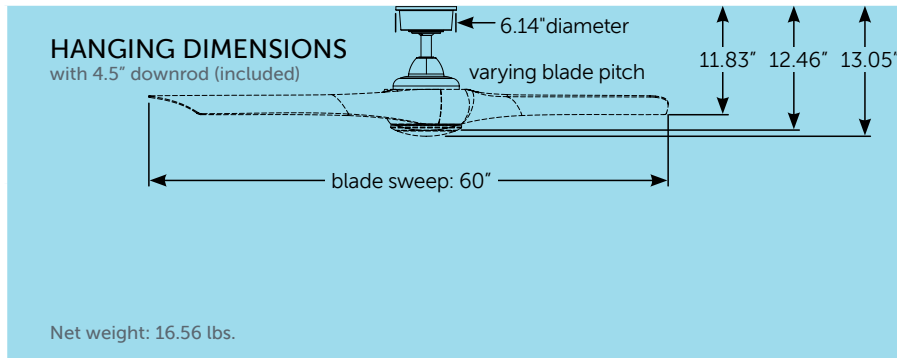

WRAP™ CUSTOM 60

CONTROL TYPE

wifi + fanSync by FANIMATION

TR305 handheld remote included

MOTOR TYPE & SIZE

DC 158 x 22
(LIMITED LIFETIME WARRANTY)

Reverse switch on remote

FAN SPEEDS
variable

HIGH-SPEED RPM
138

HIGH-SPEED CFM
7,141 CFM

LOCATION RATING

dry ☒ damp ☒ wet ☒

LIGHTING—LK8530**
(sold separately)

18W LED with opal frosted glass

LIGHTING SPECS—LK8530**
(sold separately)

18W integrated LED with CCT Select
lumens: 1,600
CCT: 3000k/4000k/5000k
CRI: 90

MOUNTING TYPE

downrod 4.5" included ☒ sloped up to 27° included ☒ flush sold separately ☒