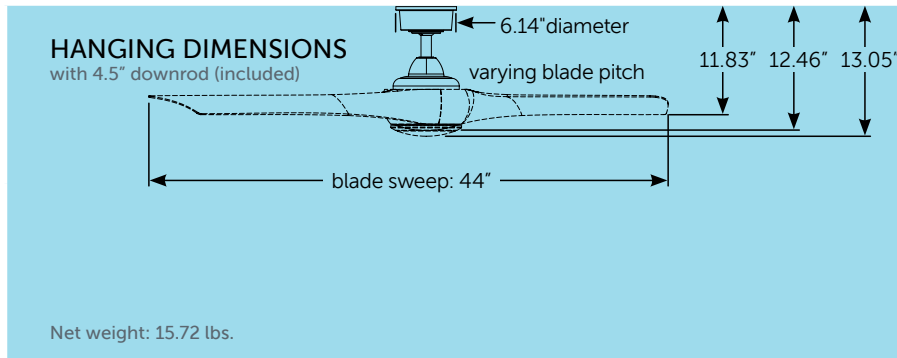

WRAP™ CUSTOM 44

CONTROL TYPE

TR305 handheld remote included

MOTOR TYPE & SIZE

DC 158 x 22
(LIMITED LIFETIME WARRANTY)

Reverse switch on remote

FAN SPEEDS
variable

HIGH-SPEED RPM
203

HIGH-SPEED CFM
5,320 CFM

LOCATION RATING

dry ☒ damp ☒ wet ☒

LIGHTING—LK8530**
(sold separately)

18W LED with opal frosted glass

LIGHTING SPECS—LK8530**
(sold separately)

18W integrated LED with CCT Select
lumens: 1,600
CCT: 3000k/4000k/5000k
CRI: 90

MOUNTING TYPE

downrod 4.5" included ☒ sloped up to 27° included ☒ flush sold separately ☒