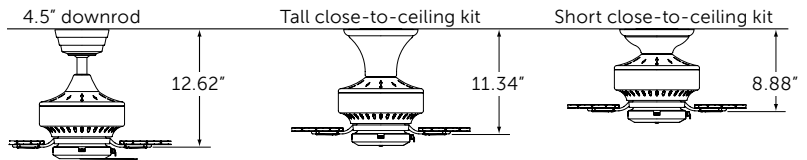

For lengths greater than 72 in., join two downrods with DR1-CP** coupler

UNIVERSAL CLOSE-TO-CEILING KIT

- Replaces hanger bracket/downrod assembly to move your fan closer to the ceiling
- Intended for use with low ceilings.
- Please see individual fan pages for compatibility
- Tall and short kits both included.
- Tall dimensions: 5.13" (H) x 8" (DIA.)
- Short dimensions: 2.67" (H) x 8" (DIA.)
- For 4.5" included downrod fans: Subtract 3.74" for short close to ceiling kit and 1.28" for tall close to ceiling kit
- For 6" included downrod fans: Subtract 5.24" for short close to ceiling kit and 2.78" for tall close to ceiling kit
- For Kute fans, use CCK8534**
- For Spitfire fans, use CCK6721**