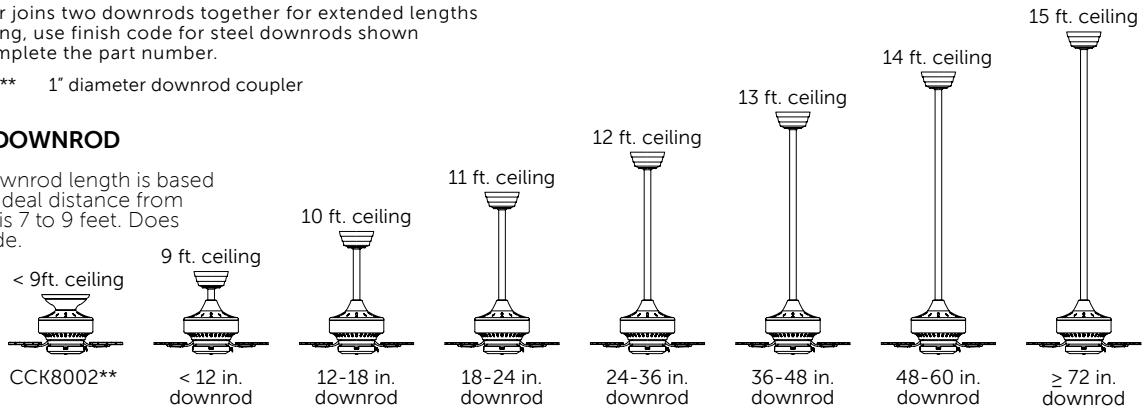

CHOOSING YOUR DOWNROD

Recommended downrod length is based on ceiling height. Ideal distance from floor to fan blades is 7 to 9 feet. Does not apply to Palisade.