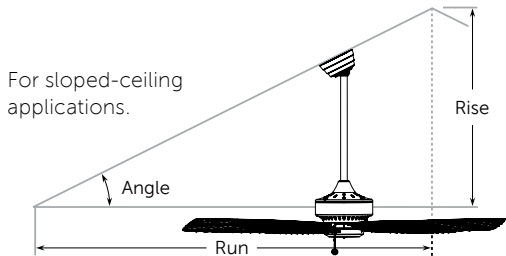

CHOOSING YOUR DOWNROD

Recommended downrod length is based on ceiling height. Ideal distance from floor to fan blades is 7 to 9 feet. Does not apply to Palisade.