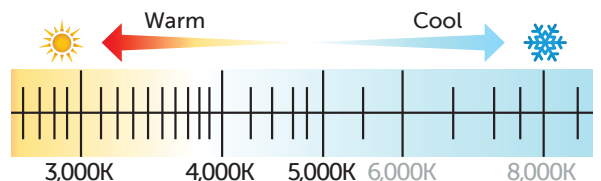

CCT SELECT

How do you like your light—warm, white or cool? Now you can choose! Featured on our DC fans and Kwartet, CCT Select allows you to choose the correlated color temperature (CCT) of your fan's light kit—3,000K, 4,000K or 5,000K.

Press and release button to cycle through color correlated temperatures:
3,000K/4,000K/5,000K