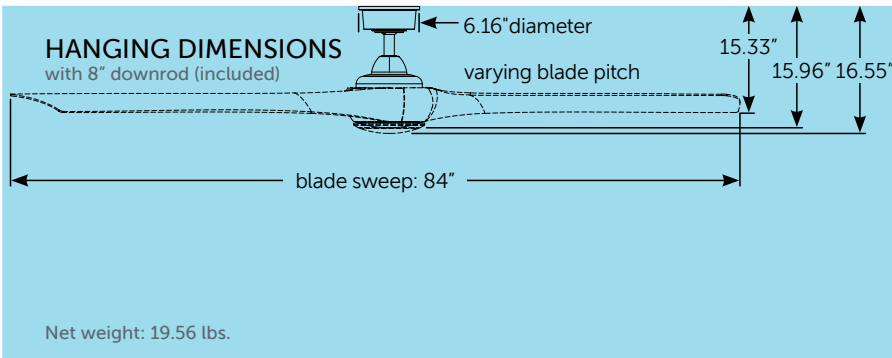

WRAP™ CUSTOM 84