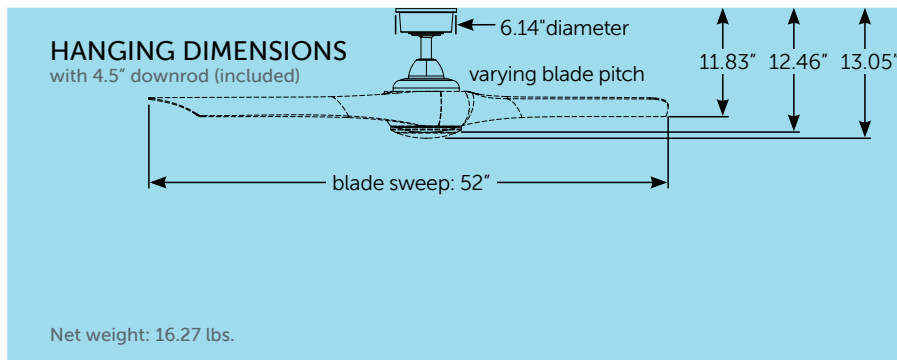

WRAP™ CUSTOM 52

CONTROL TYPE

wifi + fanSync by FANIMATION

TR305 handheld remote included

MOTOR TYPE & SIZE

DC 158 x 22
(LIMITED LIFETIME WARRANTY)

Reverse switch on remote

FAN SPEEDS
variable

HIGH-SPEED RPM
165

HIGH-SPEED CFM
6,279 CFM

LOCATION RATING

dry ☒ damp ☒ wet ☒

LIGHTING—LK8530**
(sold separately)

18W LED with opal frosted glass

LIGHTING SPECS—LK8530**
(sold separately)

18W integrated LED with CCT Select
lumens: 1,600
CCT: 3000k/4000k/5000k
CRI: 90

MOUNTING TYPE

downrod 4.5" included ☒ sloped up to 27° included ☒ flush sold separately ☒