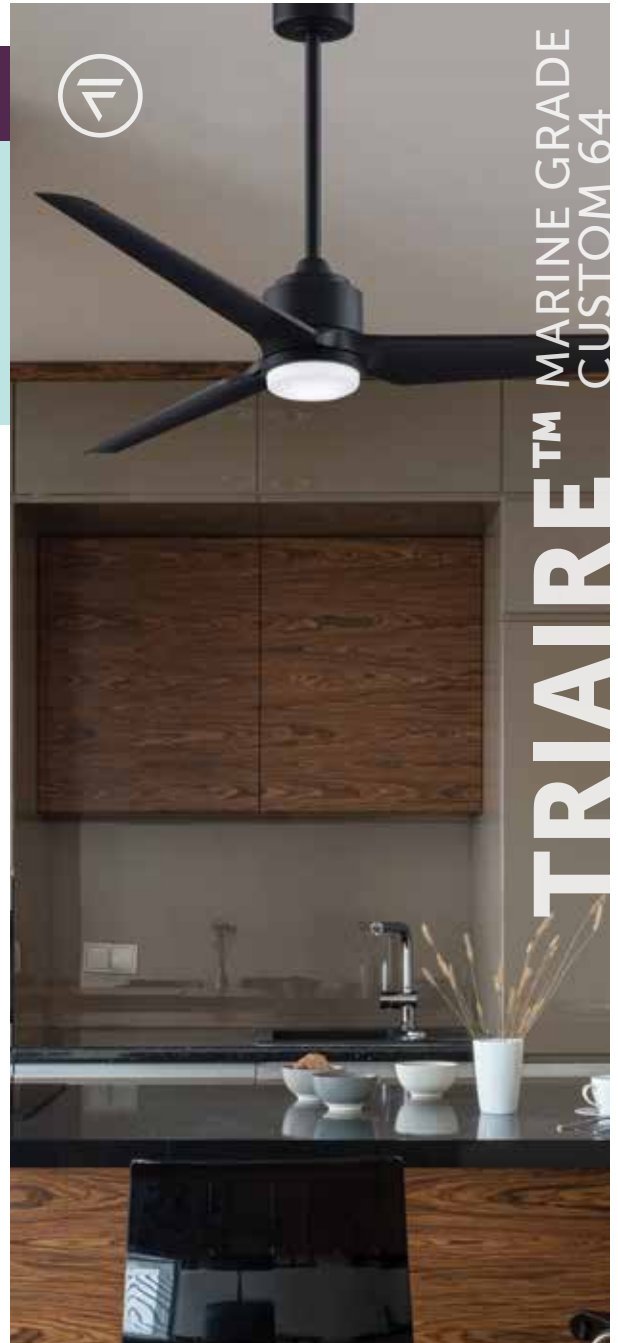

MIX & MATCH FAN MOTOR, BLADES & LIGHT KIT SOLD SEPARATELY

DC MOTOR **DRY** **DAMP** **WET**

required
(sold separately)

Motor
MAD8515**M
Includes remote:

Blade Set
BPW8515-64**W

**M or **W replace with available finish codes below

optional accessories
(sold separately)

light kit **LED Light Kit** LK8514**M

mounting **Close-To-Ceiling Kit** CCK8002** (not marine grade) | **Sloped Ceiling Ball (up to 42°)** SCB1-52 | **Longer Downrods** page 41

controls **2-wire Fan-only Wall Control** TW306

ordering example

MAD8515MWM
(matte white motor)
+
BPW8515-64MWW
(matte white blade set)
+
LK8514MWM
(matte white light kit)

motor & light kit finishes

BLM
black

MWM
matte white

blade finishes

BLW
black

DWAU
dark walnut

MWW
matte white

SLW
silver

WEW
weathered wood

view larger swatches on page 42