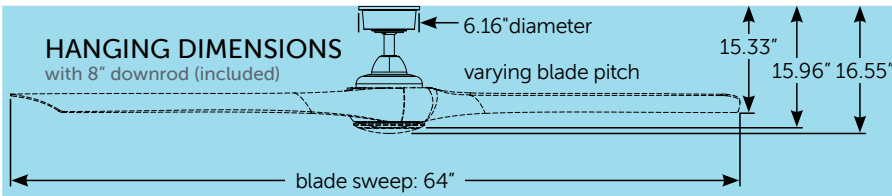

WRAP™ CUSTOM 64

Net weight: 18.06 lbs.

CONTROL TYPE

TR305 handheld remote included

MOTOR TYPE & SIZE

DC 153 x 25FS
(LIMITED LIFETIME WARRANTY)

Reverse switch on remote

FAN SPEEDS

variable

HIGH-SPEED RPM
124

HIGH-SPEED CFM
8,887 CFM

LOCATION RATING

dry

damp

wet

LIGHTING—LK8530**

(sold separately)

18W LED with opal frosted glass

LIGHTING SPECS—LK8530**

(sold separately)

18W integrated LED
with CCT Select
lumens: 1,600
CCT: 3000k/4000k/5000k
CRI: 90