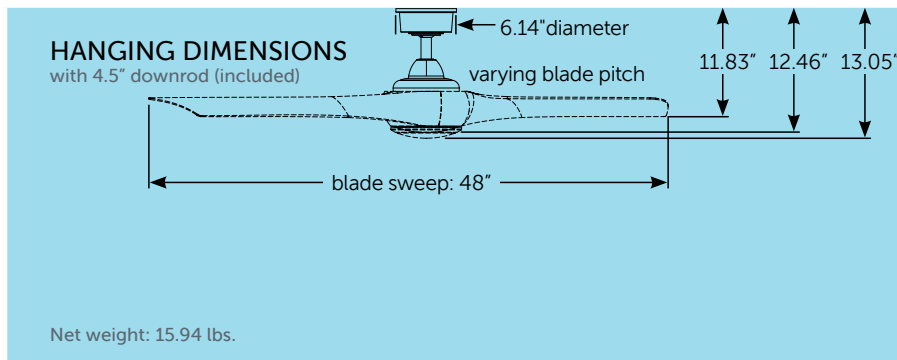

WRAP™ CUSTOM 48

CONTROL TYPE

TR305 handheld remote included

MOTOR TYPE & SIZE

DC 158 x 22
(LIMITED LIFETIME WARRANTY)

Reverse switch on remote

FAN SPEEDS
variable

HIGH-SPEED RPM
184

HIGH-SPEED CFM
6,090 CFM

LOCATION RATING

dry ☒ damp ☒ wet ☒

LIGHTING—LK8530**
(sold separately)

18W LED with opal frosted glass

LIGHTING SPECS—LK8530**
(sold separately)

18W integrated LED with CCT Select
lumens: 1,600
CCT: 3000k/4000k/5000k
CRI: 90

MOUNTING TYPE

downrod 4.5" included ☒ sloped up to 27° included ☒ flush sold separately ☒