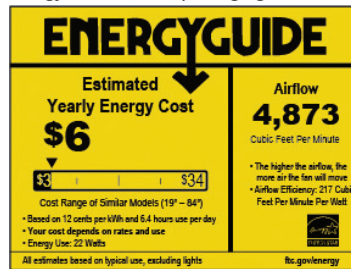

Additionally, packaging highlights the average-speed airflow, which, of course, is lower than the high-speed CFM numbers previously listed. We have chosen to include high-speed values in this catalog, along with the average-speed values required on the Energy Guide label.

Energy Guide—catalog

ENERGY GUIDE				
AVERAGE SPEED	TOTAL AIR VOLUME	ENERGY USE	ESTIMATED YEARLY ENERGY COST	AIRFLOW EFFICIENCY
	4,873 CFM	22 Watts	$6	217 CFM/Watts

Energy Guide label —packaging