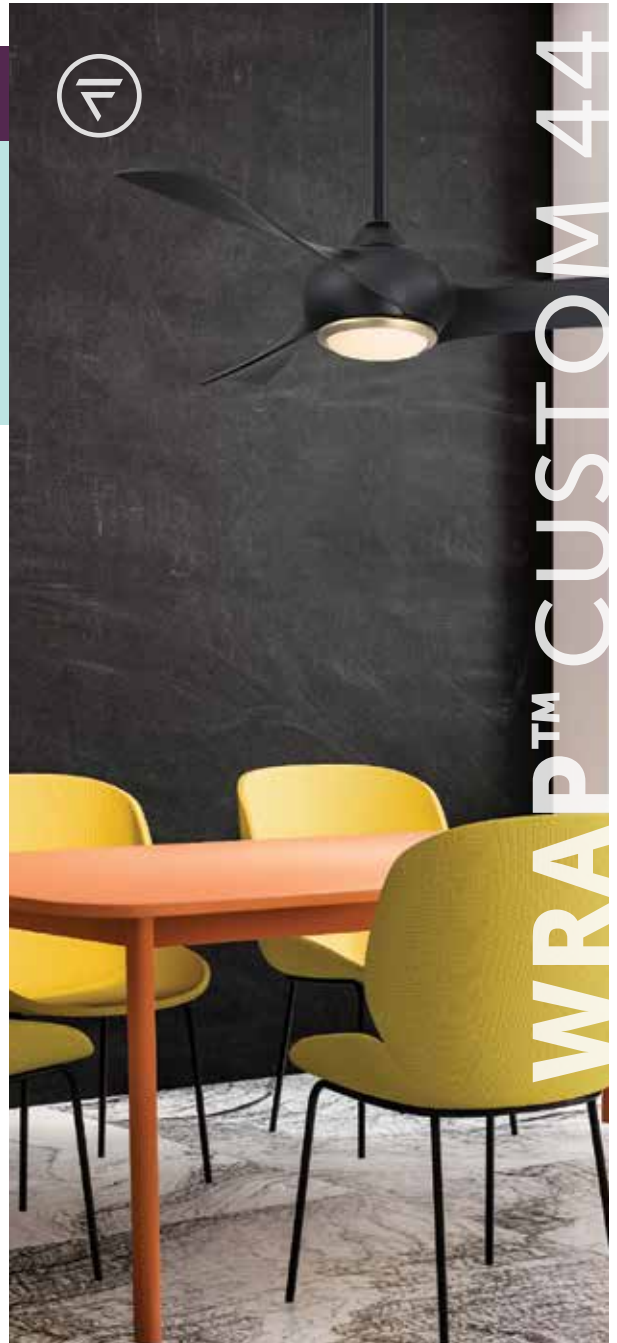

MIX & MATCH FAN MOTOR, BLADES & LIGHT KIT SOLD SEPARATELY

≡
DC MOTOR
☀️
☂️

required
(sold separately)

Motor
MAD8530**

Includes remote:

+

Blade Set
BPW8530-44**

** replace with available finish codes below

optional accessories

(sold separately)

- light kit
  LED Light Kit
  LK8530**
- mounting
  Close-To-Ceiling Kit
  CCK8002**

  Sloped Ceiling Ball (up to 42°)
  SCB1-52

  Longer Downrods
  page 41
- controls
  2-wire Fan-only Wall Control
  TW306

ordering example

MAD8530BS
(brushed satin brass motor)
+
BPW8530-44BL
(black blade set)
+
LK8530BS
(brushed satin brass light kit)

motor & light kit finishes

 black	 brushed nickel	NEW brushed satin brass
 dark bronze	 matte greige	 matte white

blade finishes

 black	 brushed nickel	 dark walnut
NEW matte white	 natural	 weathered wood
 white washed		

view larger swatches on page 42