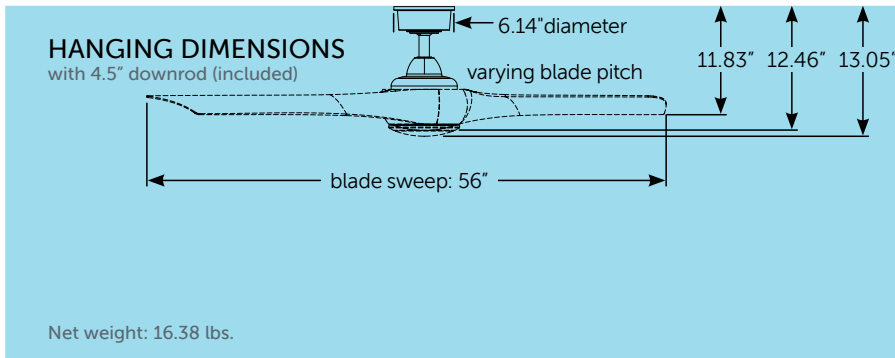

WRAP™ CUSTOM 56

CONTROL TYPE

wifi + fanSync by FANIMATION

TR305 handheld remote included

MOTOR TYPE & SIZE

DC 158 x 22
(LIMITED LIFETIME WARRANTY)

Reverse switch on remote

FAN SPEEDS
variable

HIGH-SPEED RPM
143

HIGH-SPEED CFM
6,814 CFM

LOCATION RATING

dry ☒ damp ☒ wet ☒

LIGHTING—LK8530**
(sold separately)

18W LED with opal frosted glass

LIGHTING SPECS—LK8530**
(sold separately)

18W integrated LED with CCT Select
lumens: 1,600
CCT: 3000k/4000k/5000k
CRI: 90

MOUNTING TYPE

downrod 4.5" included ☒ sloped up to 27° included ☒ flush sold separately ☒