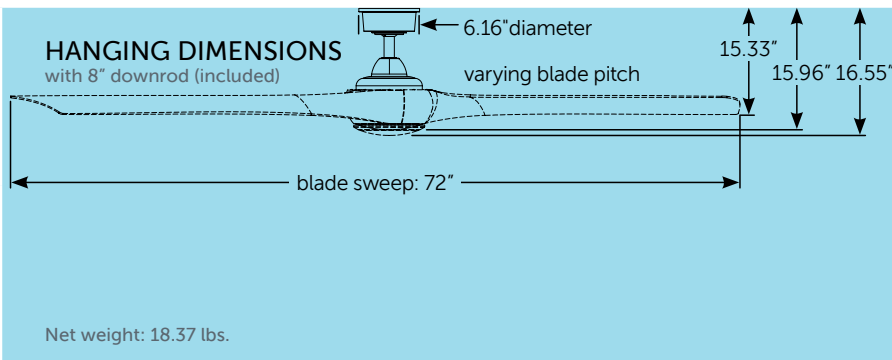

blade finishes

 black	 brushed nickel	 dark walnut
NEW  matte white	 natural	 weathered wood
 white washed		

view larger swatches on page 42

WRAP™ CUSTOM 72

CONTROL TYPE

TR305 handheld remote included

MOTOR TYPE & SIZE