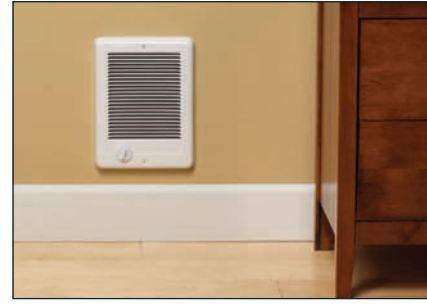

COM-PAK

Perfectly simple warmth for any room

- Warm up in a hurry with a fast-heating coil element
- Ceiling installation with models 1,500 watts or less

grill: 9" w x 12" h x 1" d
rough-in: 8" w x 10-1/4" h x 4" d

Accessories on page 2

Heater assemblies require a wall can, grill kit, and may require a thermostat

part	model	description	watts	volts	amps	btus	wt/lbs
67508	CSC101TW	complete unit with thermostat, wall can and grill	1000	120	8.3	3415	7
67509	CSC151TW	"	1500	120	12.5	5120	7
67505	CSC102TW	"	1000/750	240/208	4.2/3.6	3415/2560	7
67506	CSC152TW	"	1500/1125	240/208	6.3/5.4	5120/3840	7
67507	CSC202TW	"	2000/1500	240/208	8.3/7.2	6825/5120	7
67550	CS051	heater assembly without thermostat	500	120	4.2	1710	3.5
67560	CS051T	heater assembly with thermostat					4
67515	CS101	"	1000	120	8.3	3415	3.5
67523	CS101T	"					4
67516	CS151	"	1500	120	12.5	5120	3.5
67524	CS151T	"					4
67563	CS058	"	563	208	2.7	1925	3.5
67573	CS058T	"					4
67564	CS078	"	750	208	3.6	2560	3.5
67589	CS078T	"					4
67557	CS108	"	1000	208	4.8	3415	3.5
67586	CS108T	"					4
67569	CS118	"	1125	208	5.4	3840	3.5
67598	CS118T	"					4
67571	CS158	"	1500	208	7.2	5120	3.5
67599	CS158T	"					4
67517	CS208	"	2000	208	9.6	6825	3.5
67525	CS208T	"					4
67584	CS052	"	500/375	240/208	2.1/1.8	1710/1280	3.5
67585	CS052T	"					4
67510	CS072	"	750/563	240/208	3.1/2.7	2560/1925	3.5
67518	CS072T	"					4
67511	CS102	"	1000/750	240/208	4.2/3.6	3415/2560	3.5
67519	CS102T	"					4
67512	CS122	"	1250/937	240/208	5.2/4.5	4265/3200	3.5
67520	CS122T	"					4
67513	CS152	"	1500/1125	240/208	6.3/5.4	5120/3840	3.5
67521	CS152T	"					4
67514	CS202	"	2000/1500	240/208	8.3/7.2	6825/5120	3.5
67522	CS202T	"					4

COM-PAK TWIN

Ideal warmth for larger areas

- Ideal for large rooms, open areas and entryways
- Warms up quickly with fast-heating coil elements and efficient fans

grill: 16-1/4" w x 12" h x 1" d
rough-in: 14-5/8" w x 10" h x 4" d

Accessories on page 2

Heater assemblies require a wall can, grill kit, and may require a thermostat