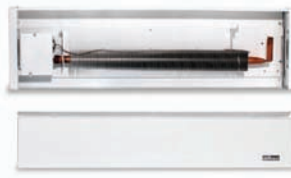

softHEAT

Gentle, fluid heat for the people you love most

- Smart design helps reduce indoor allergen effects
- Hydronic heat installs easily with no plumbing required

dimensions: 9-1/2" h x 3-1/4" d x various lengths

*Add suffix W or WS to model to designate color

All models require a thermostat

white part	white sand part	*model	description	watts	volts	amps	btus	wt/lbs
13162	13151	EBHN500-8	35" hydronic baseboard	500	208	2.4	1710	12
13163	13152	EBHN750-8	47" hydronic baseboard	750	208	3.6	2560	17
13164	13153	EBHN1000-8	59" hydronic baseboard	1000	208	4.8	3415	22
13165	13154	EBHN1250-8	71" hydronic baseboard	1250	208	6.0	4265	27
13166	13156	EBHN1500-8	83" hydronic baseboard	1500	208	7.2	5120	31
13157	13100	EBHN500	35" hydronic baseboard	500/375	240/208	2.1/1.8	1710/1280	12
13158	13101	EBHN750	47" hydronic baseboard	750/563	240/208	3.1/2.7	2560/1925	17
13359	13102	EBHN1000	59" hydronic baseboard	1000/750	240/208	4.2/3.6	3415/2560	22
13160	13103	EBHN1250	71" hydronic baseboard	1250/937	240/208	5.2/4.5	4265/3200	27
13161	13104	EBHN1500	83" hydronic baseboard	1500/1125	240/208	6.3/5.4	5120/3840	31
13170	13132	EBKN	built-in thermostat kit, double pole, 40°F to 85°F		240/208	25		1

Standard models are left hand wire only. All models available special order as right hand wire.

ELECTRIC BASEBOARD

Sensible, quiet heat starts here

- Ideal for new construction and built to last
- Proven construction maximizes surface area and funnels heated air

dimensions: 6-3/4" h x 2-1/2" d x various lengths

*Add suffix W or A to model to designate color

All models require a thermostat

Accessories below